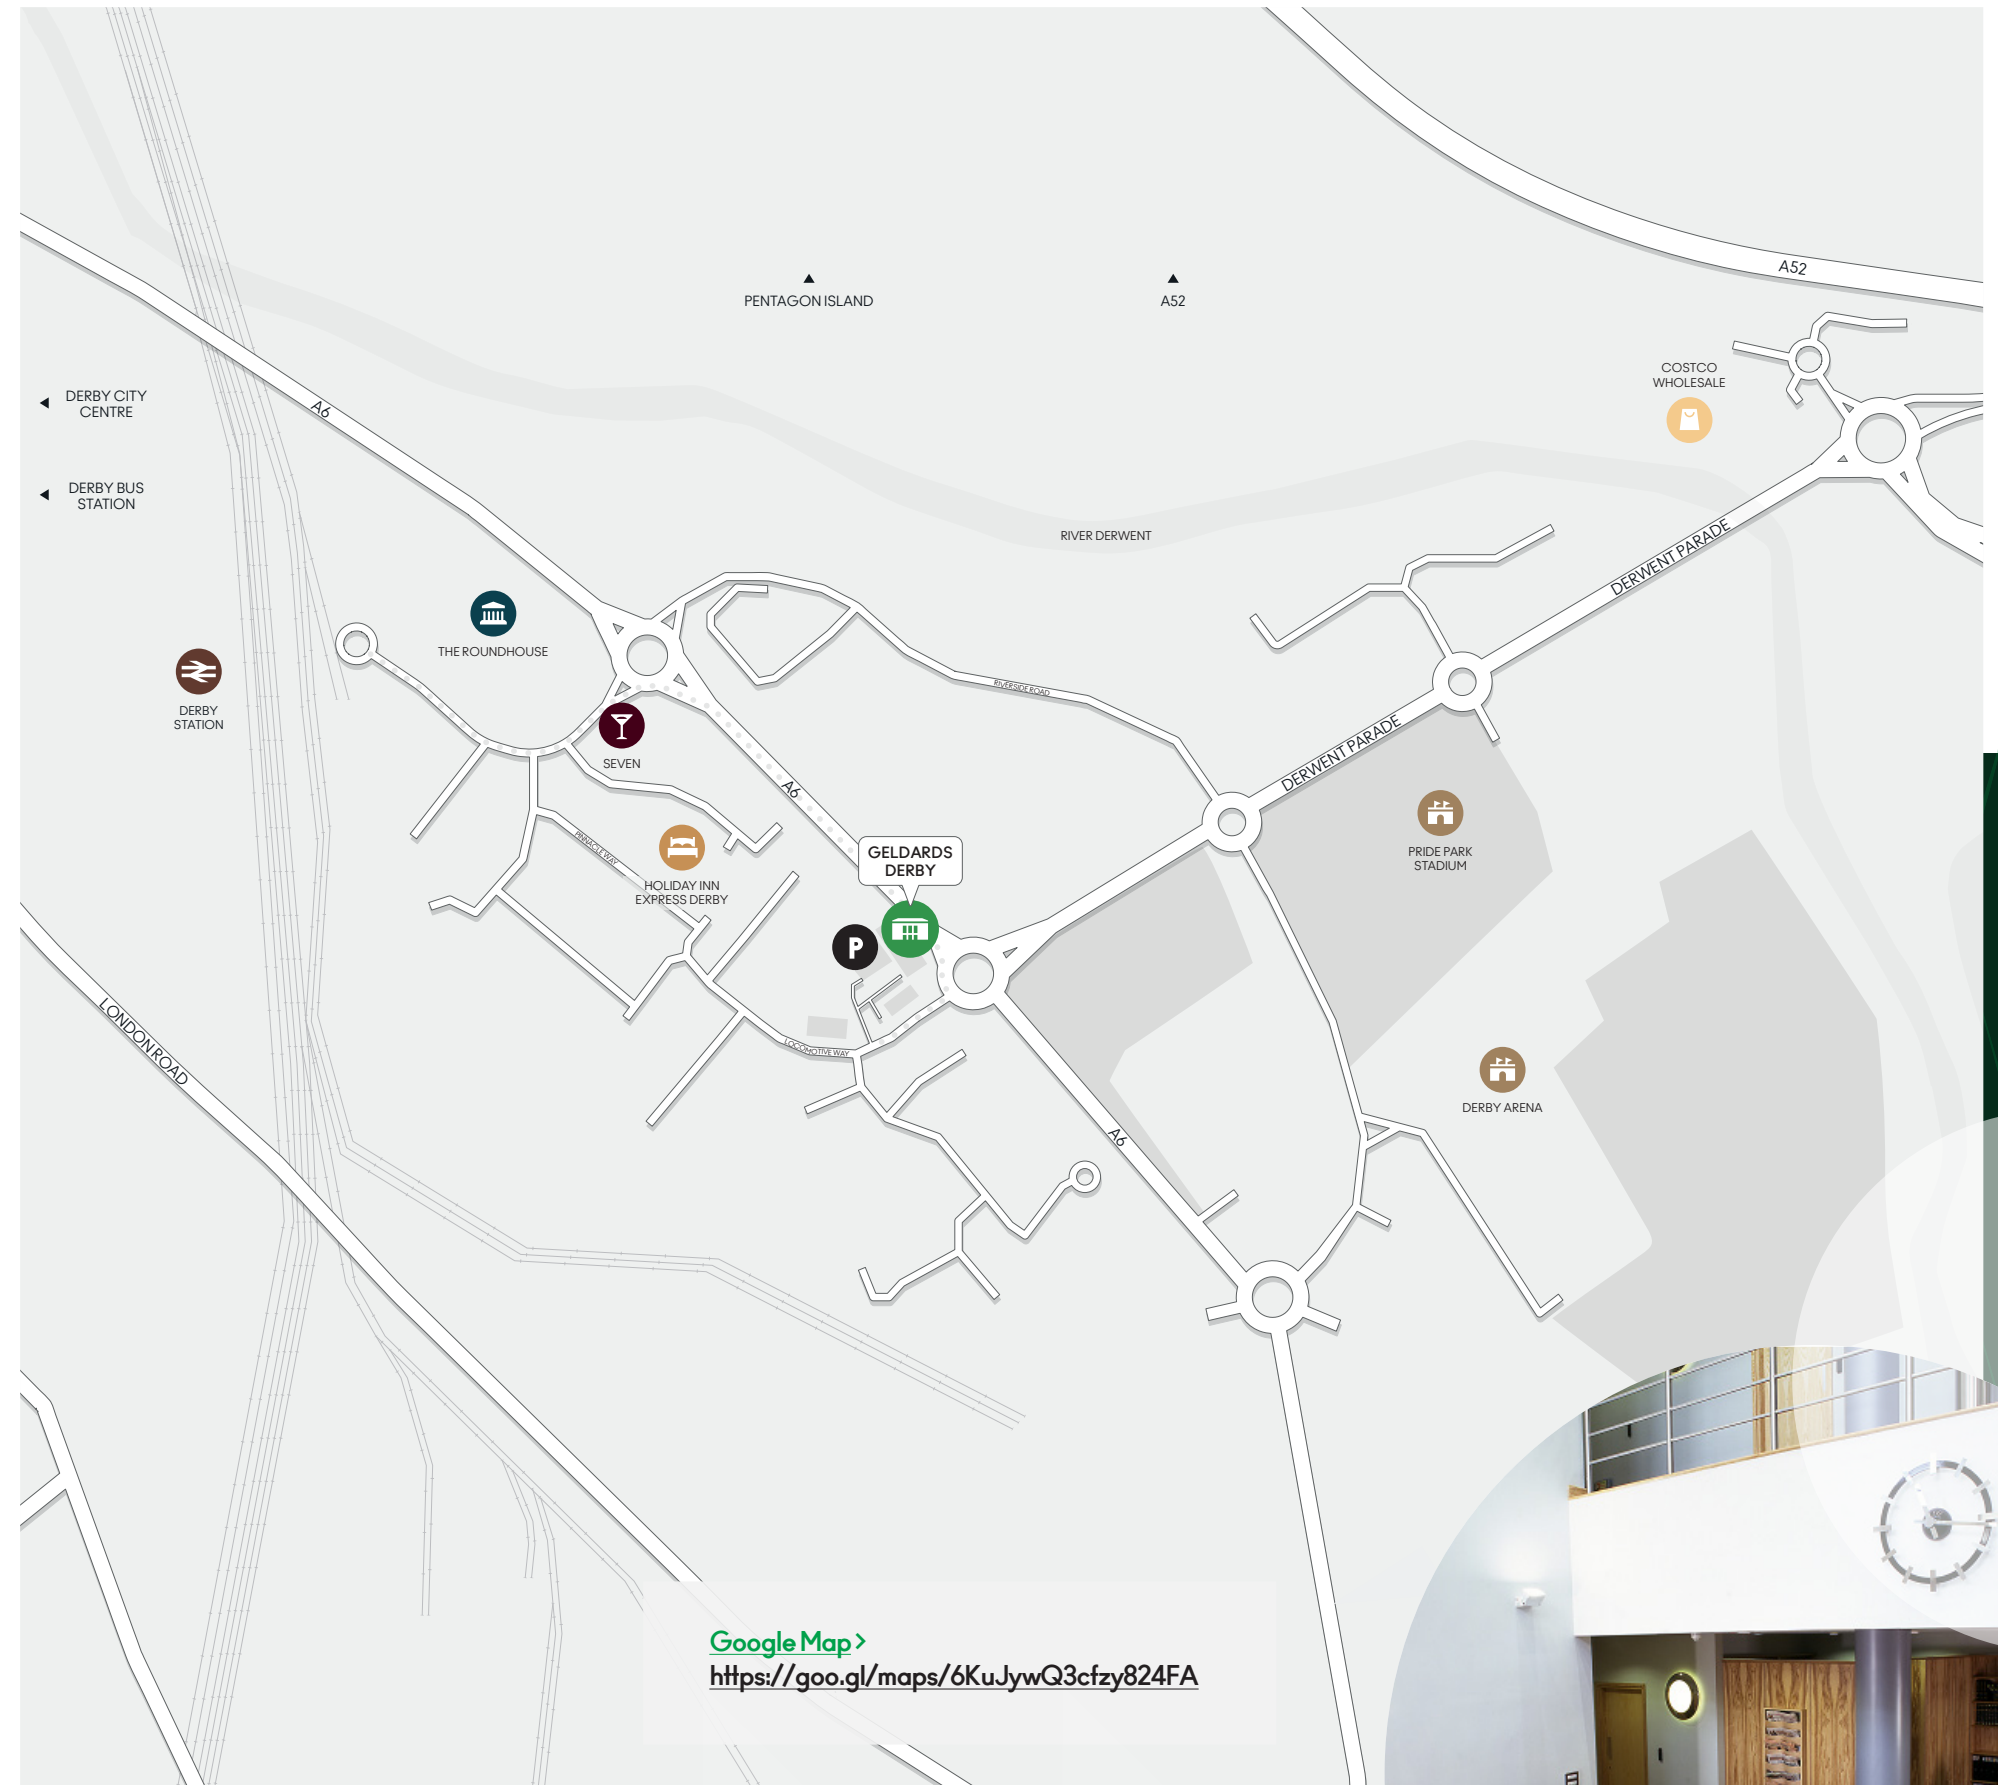

Guest Parking

A limited number of parking spaces are available on a first come, first served basis. Spaces are located at the front of the car park nearest the office entrance.

Disabled Parking

A limited number of parking spaces are available for disabled visitors and are located at the front of the car park nearest the office entrance.

Travel by Train

Derby Railway Station (Railway Terrace, Derby DE1 2RU) is a 20 minute walk from Geldards or 5 Minutes in a taxi. Go north towards Pride Parkway. Continue to roundabout, turn right onto Locomotive way, then Pride Place.

Travel by Air

East Midlands Airport is 20 minutes' drive from the office. Skylink airport shuttle bus to and from Derby run throughout the day.

[Google Map >](https://goo.gl/maps/6KuJywQ3cfzy824FA)
<https://goo.gl/maps/6KuJywQ3cfzy824FA>